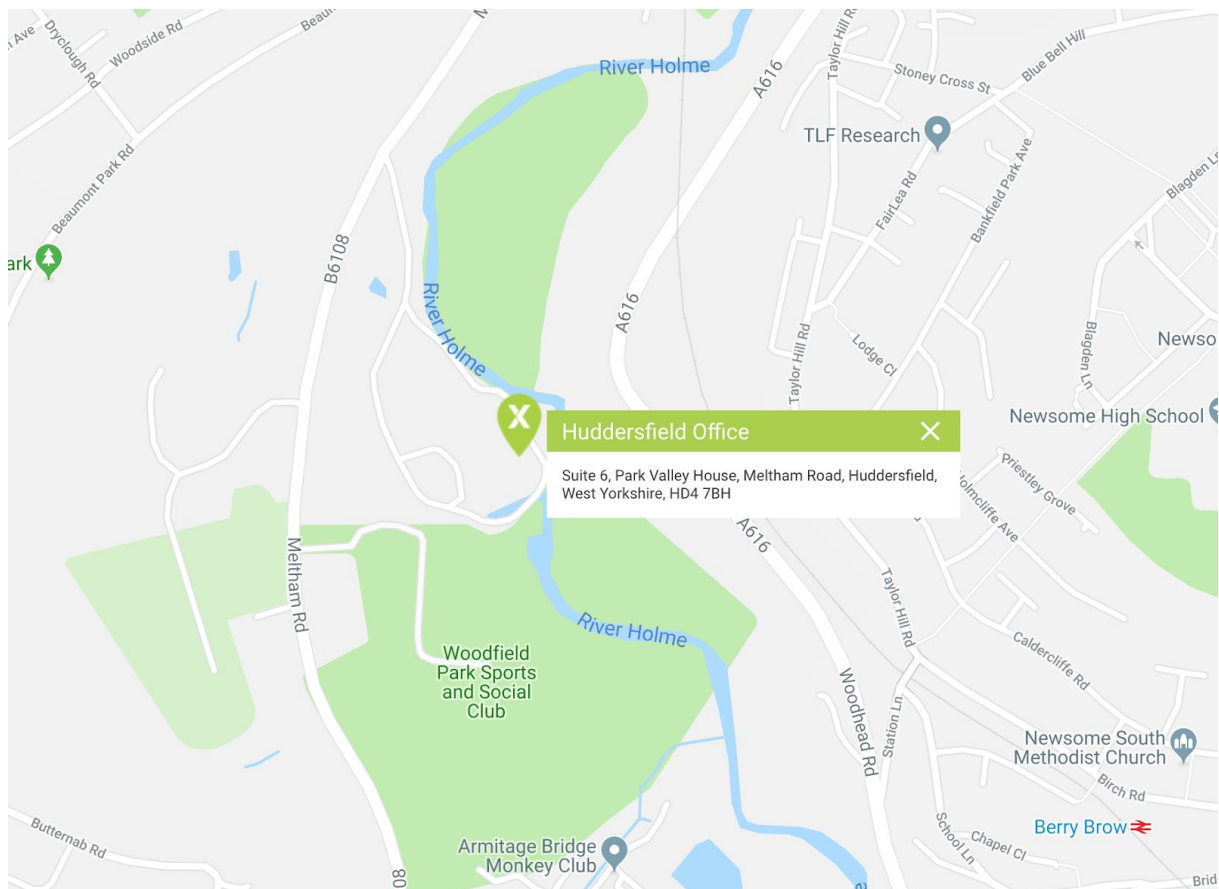

XCL has moved to a new office!

We're just a few minutes down the road from our previous space, in Park Valley Business Park, off Meltham Road.

You can now find us at:

Suite 6, Park Valley House
Meltham Road
Huddersfield
West Yorkshire
HD4 7BH

Directions

If travelling by car from the centre of Huddersfield:

- Head east on Dundas St towards Market St
- Dundas St turns right and becomes Market St
- Turn left onto Castlegate/A62
- Use the right 2 lanes to turn right onto Chapel Hill/A616
- Continue to follow A616
- Continue straight onto Meltham Rd/B6108
- Turn left into Park Valley Business Park